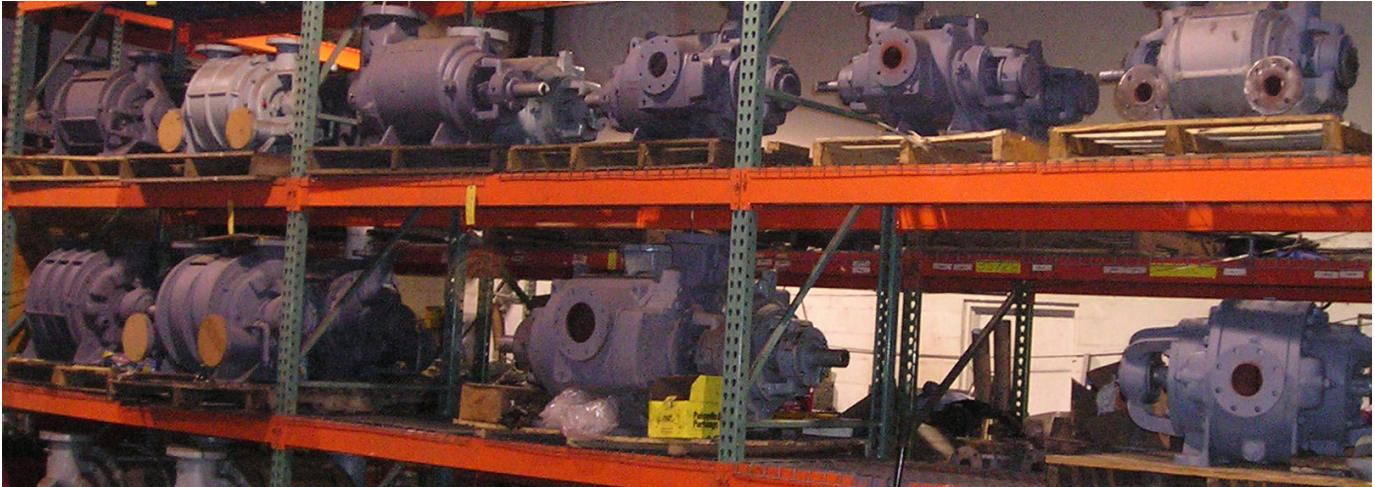

# Nash\* Remanufactured Liquid Ring Vacuum Pumps

**Performance Guarantee: 2 years defects & 90% of OEM performance**

## Overview

NES Company and its staff have been rebuilding NASH liquid ring vacuum pumps and compressors for over 25 years. Our staff and technicians have decades of field and shop experience with NASH brand pumps so you can be confident that your rebuild we perform like new. We have an extensive inventory of NASH SC and CL series vacuum pumps so we can deliver a replacement pump or build a skid mounted system within a few days. We stand behind all remanufactured pumps with a 2 year warranty against defects and performance.

## Remanufacturing Process

- Disassemble & sandblast
- Clad cones with 316 SS or replace with new as necessary
- Weld & re-machine rotor tapers
- Replace rotor and shaft with new assembly if necessary.
- Machine and match fit cones to rotor and set clearance tolerances.
- Replace bearings, seals, slingers, gaskets, and piping.
- Repair by welding and remachining or replace rotor shaft as necessary.