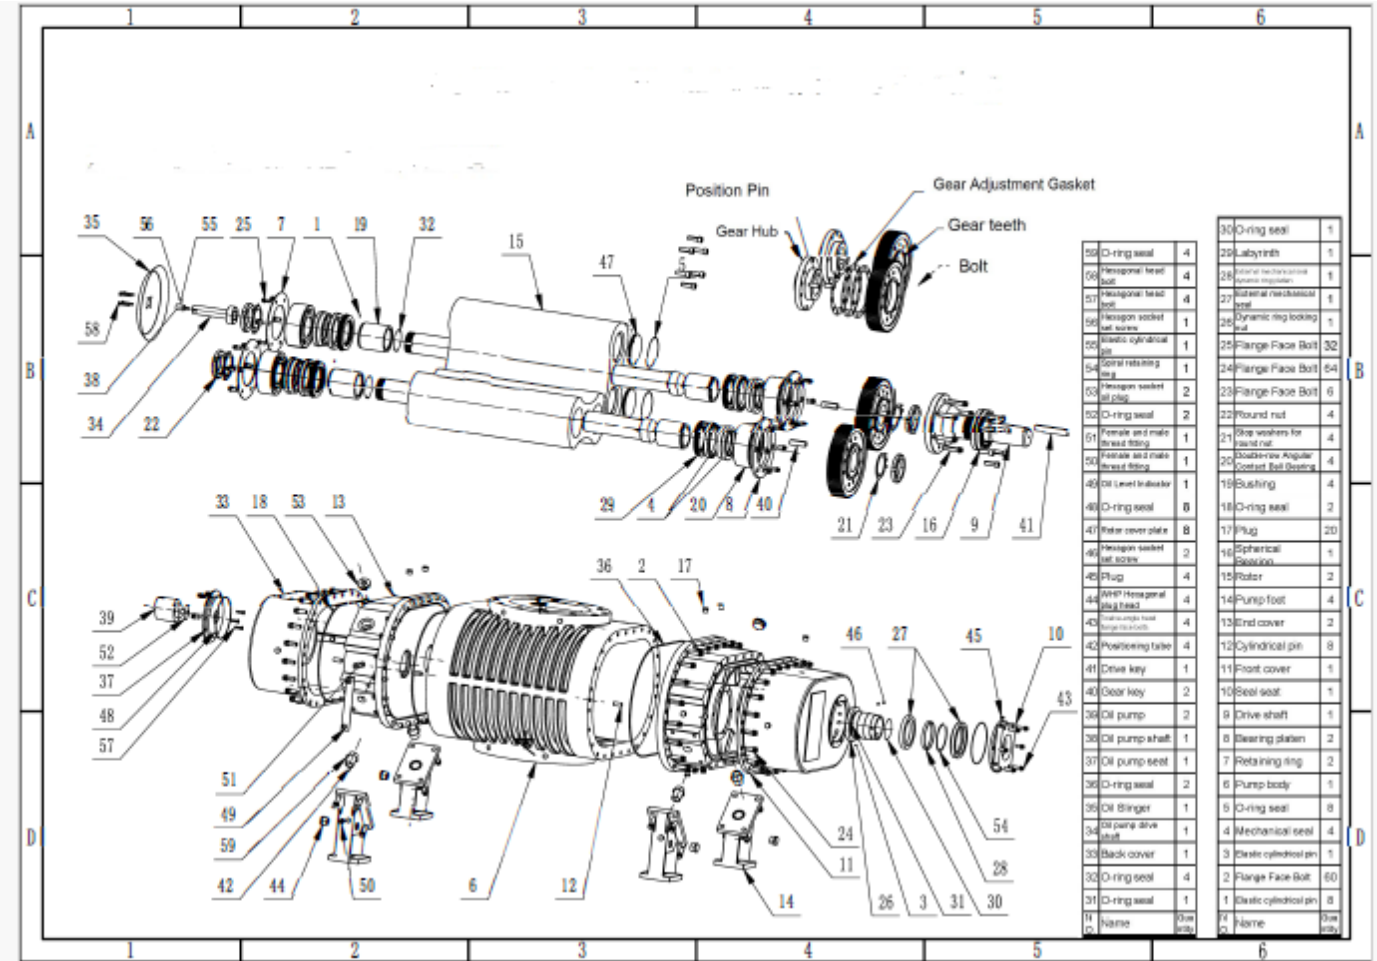

NRB Series

Roots Blower

Models: NRB3206, NRB3210, NRB4009,
NRB4012, NRB5507, NRB5511, NRB5514,
NRB5518, NRB7017, NRB7021, NRB7026,
NRB9027, NRB1230, NRB1248

NES Company Inc. 333 Route 46 West, Building A, Fairfield, NJ 07004

(800) 297-3550 | www.nescompany.com | info@nescompany.com

© 2023 NES Company Inc. All rights reserved