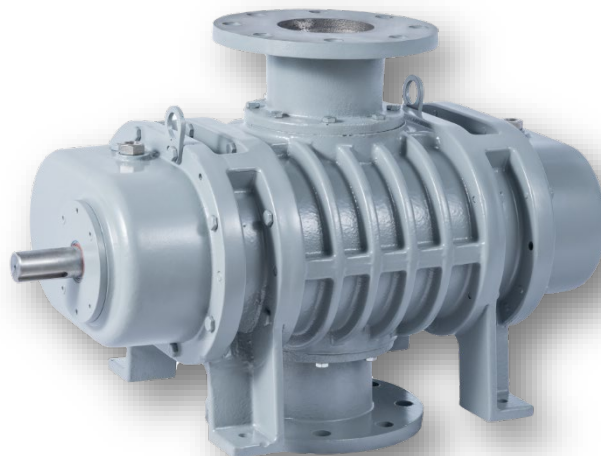

Power Range: **4 - 400 HP**

Capacity Range: **220-9300 CFM**

Max Vacuum: **17" HG**

Max Pressure: **15 PSIG**

OVERVIEW

NES Company Inc. is proud to present the NRB Series Roots-Type Blowers with increased stability and efficiency through a double oil tank and five-point bearing design. Standard construction of the NRB Series is cast iron, with an array of options to select between metallurgy, power rating, capacity, vacuum level, pressure level, internal coating, and sizing. The five-point bearing design improves the load on the bearing during operation, and the double oil tank provides both cooling and lubrication to the bearings, keeping operating temperatures low and pushing efficiency high. Lip seals, mechanical seals, and labyrinth seals are available for selection, and NES Company Inc. offers the optional NRB Series gas-tight design to keep the discharge gasses free of contamination and reduce total oil consumption. Synchronous gears are secured on the driving side of the blower to prevent torsional stresses from damaging the blower. In all, the NRB Series is built to last and to operate without issue.

DESCRIPTION

NES Company Inc. NRB Series Roots-type blowers are perfect for roughing and removal of condensable process gasses.

These two-lobe design single units can reach a pressure of 15 PSIG and vacuum of 17" Hg with the ability for both compressive and vacuum effects. NES NRB Series blowers boast a high rotation speed, lowering the temperature of the process gas and extending the life of the blower's components. The NRB Series is available from 220 to 9300 CFM and 4 to 400 HP.