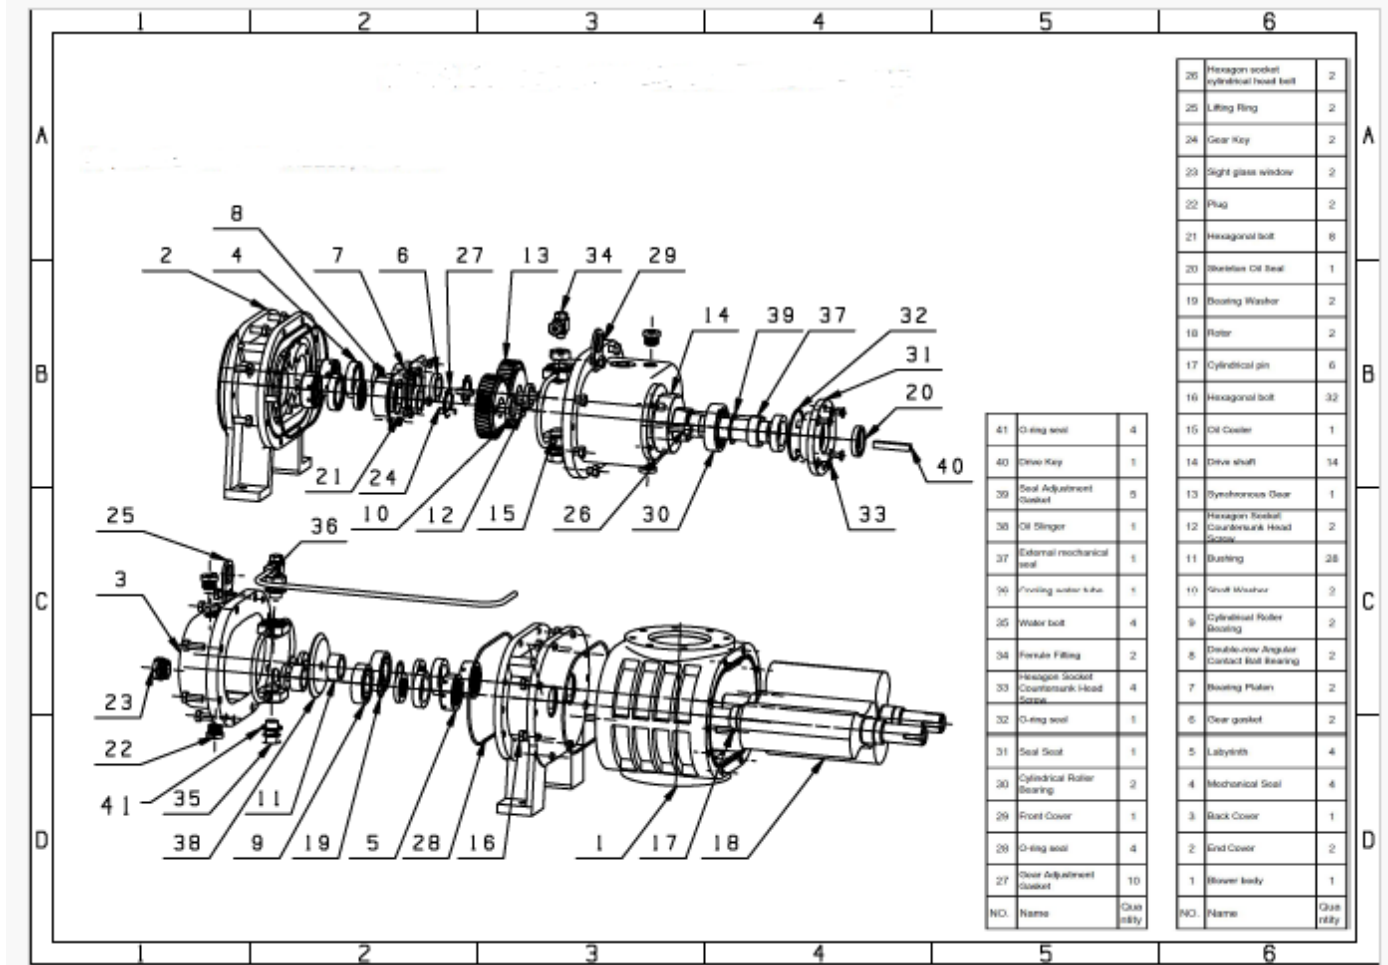

Exploded View NRB3206 & NRB3210

NES Company Inc. 333 Route 46 West, Building A, Fairfield, NJ 07004

(800) 297-3550 | www.nescompany.com | info@nescompany.com

© 2023 NES Company Inc. All rights reserved