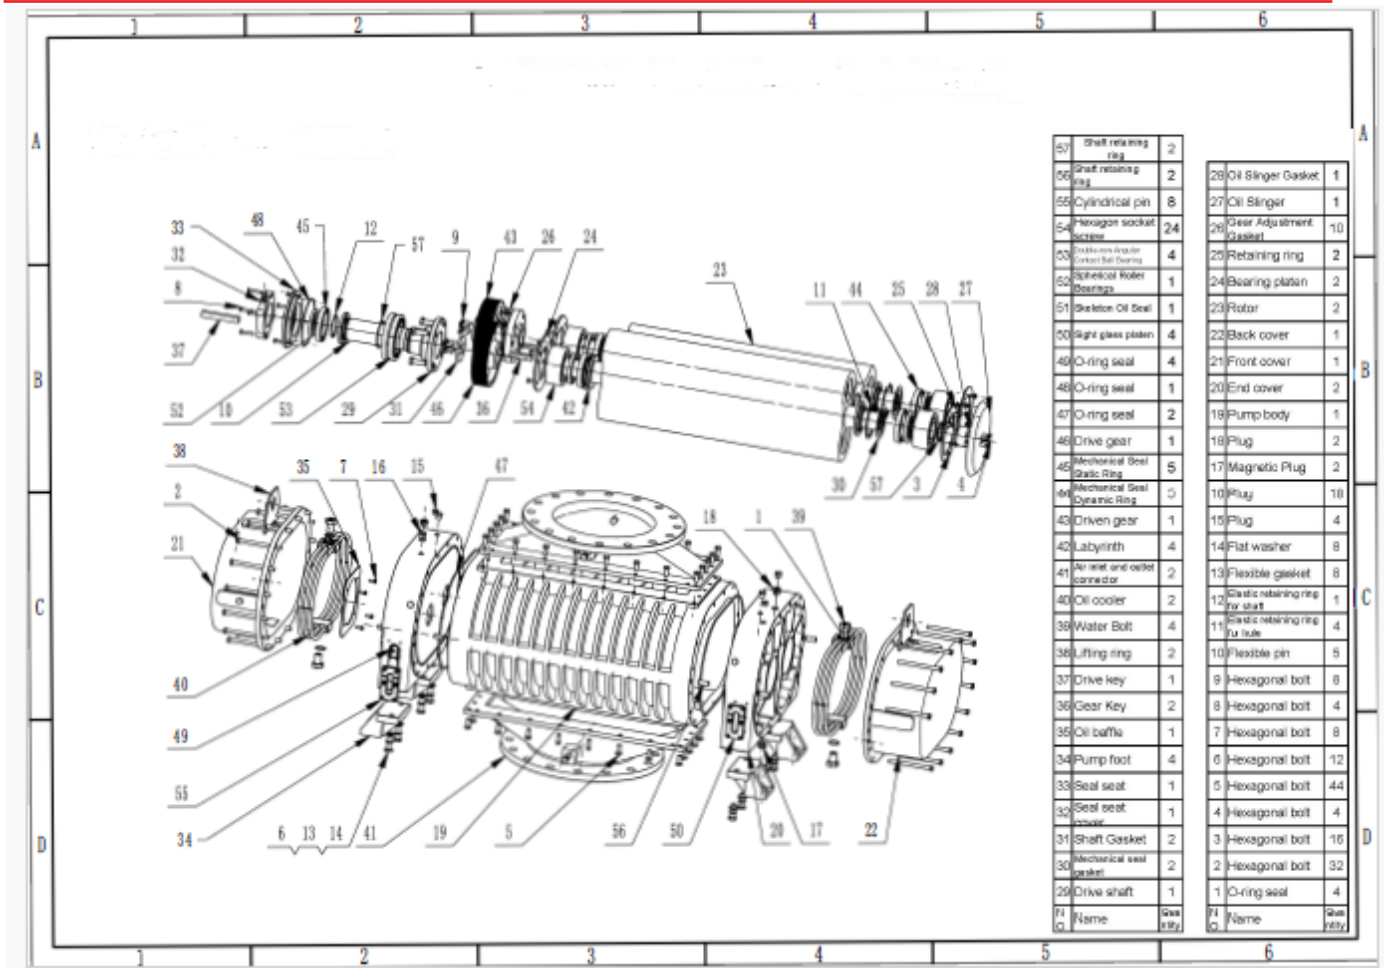

NES Company Inc. 333 Route 46 West, Building A, Fairfield, NJ 07004

(800) 297-3550 | www.nescompany.com | info@nescompany.com

© 2023 NES Company Inc. All rights reserved

NRB Series

Roots Blower

Models: NRB3206, NRB3210, NRB4009,
NRB4012, NRB5507, NRB5511, NRB5514,
NRB5518, NRB7017, NRB7021, NRB7026,
NRB9027, NRB1230, NRB1248