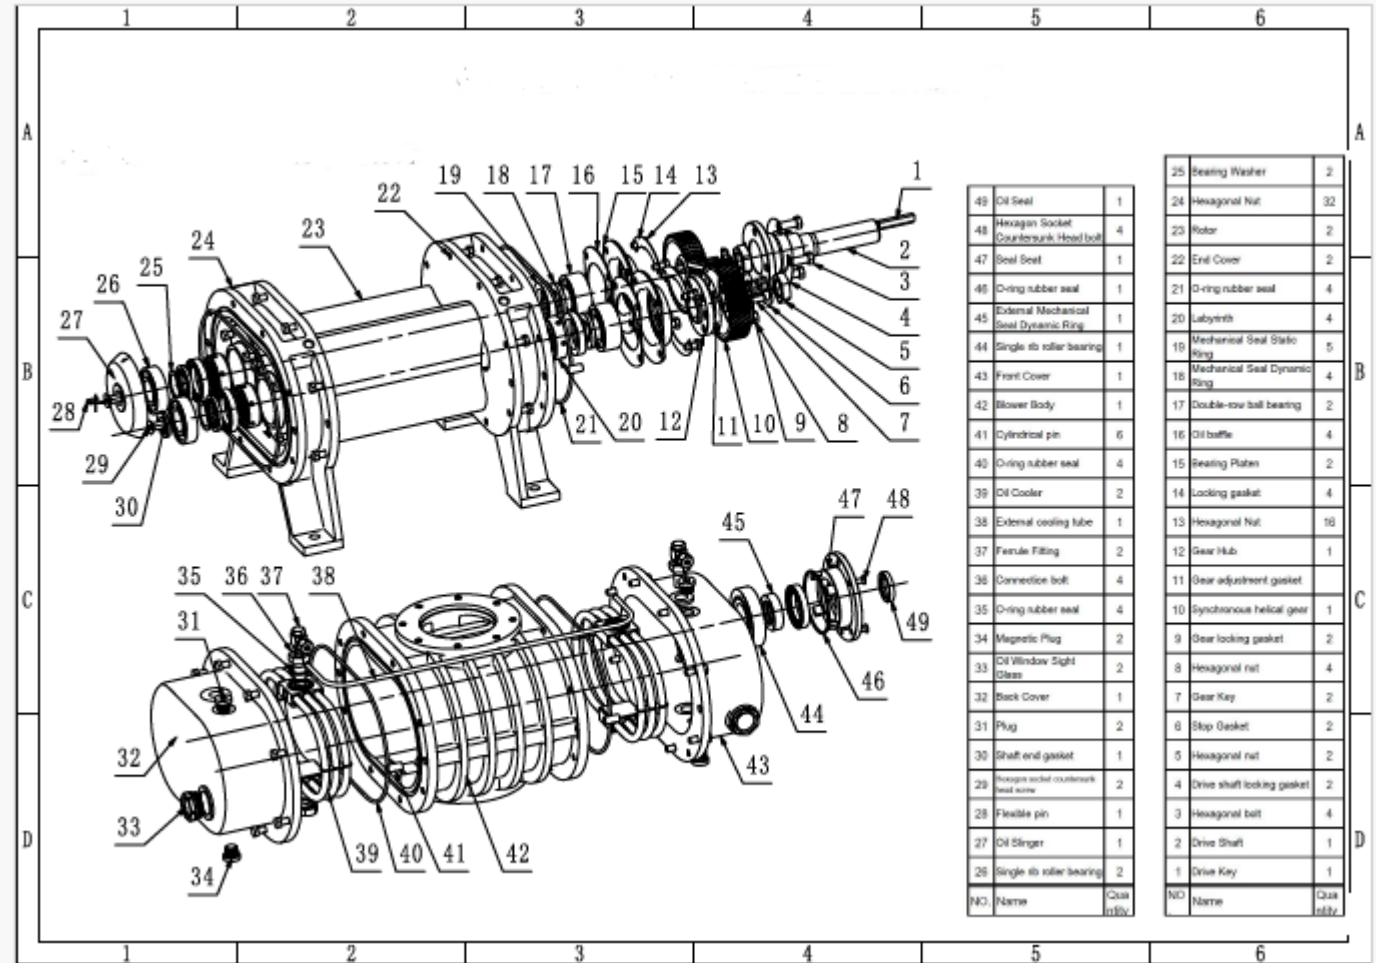

Exploded View NRB4009 & NRB4012

NES Company Inc. 333 Route 46 West, Building A, Fairfield, NJ 07004

(800) 297-3550 | www.nescompany.com | info@nescompany.com

© 2023 NES Company Inc. All rights reserved